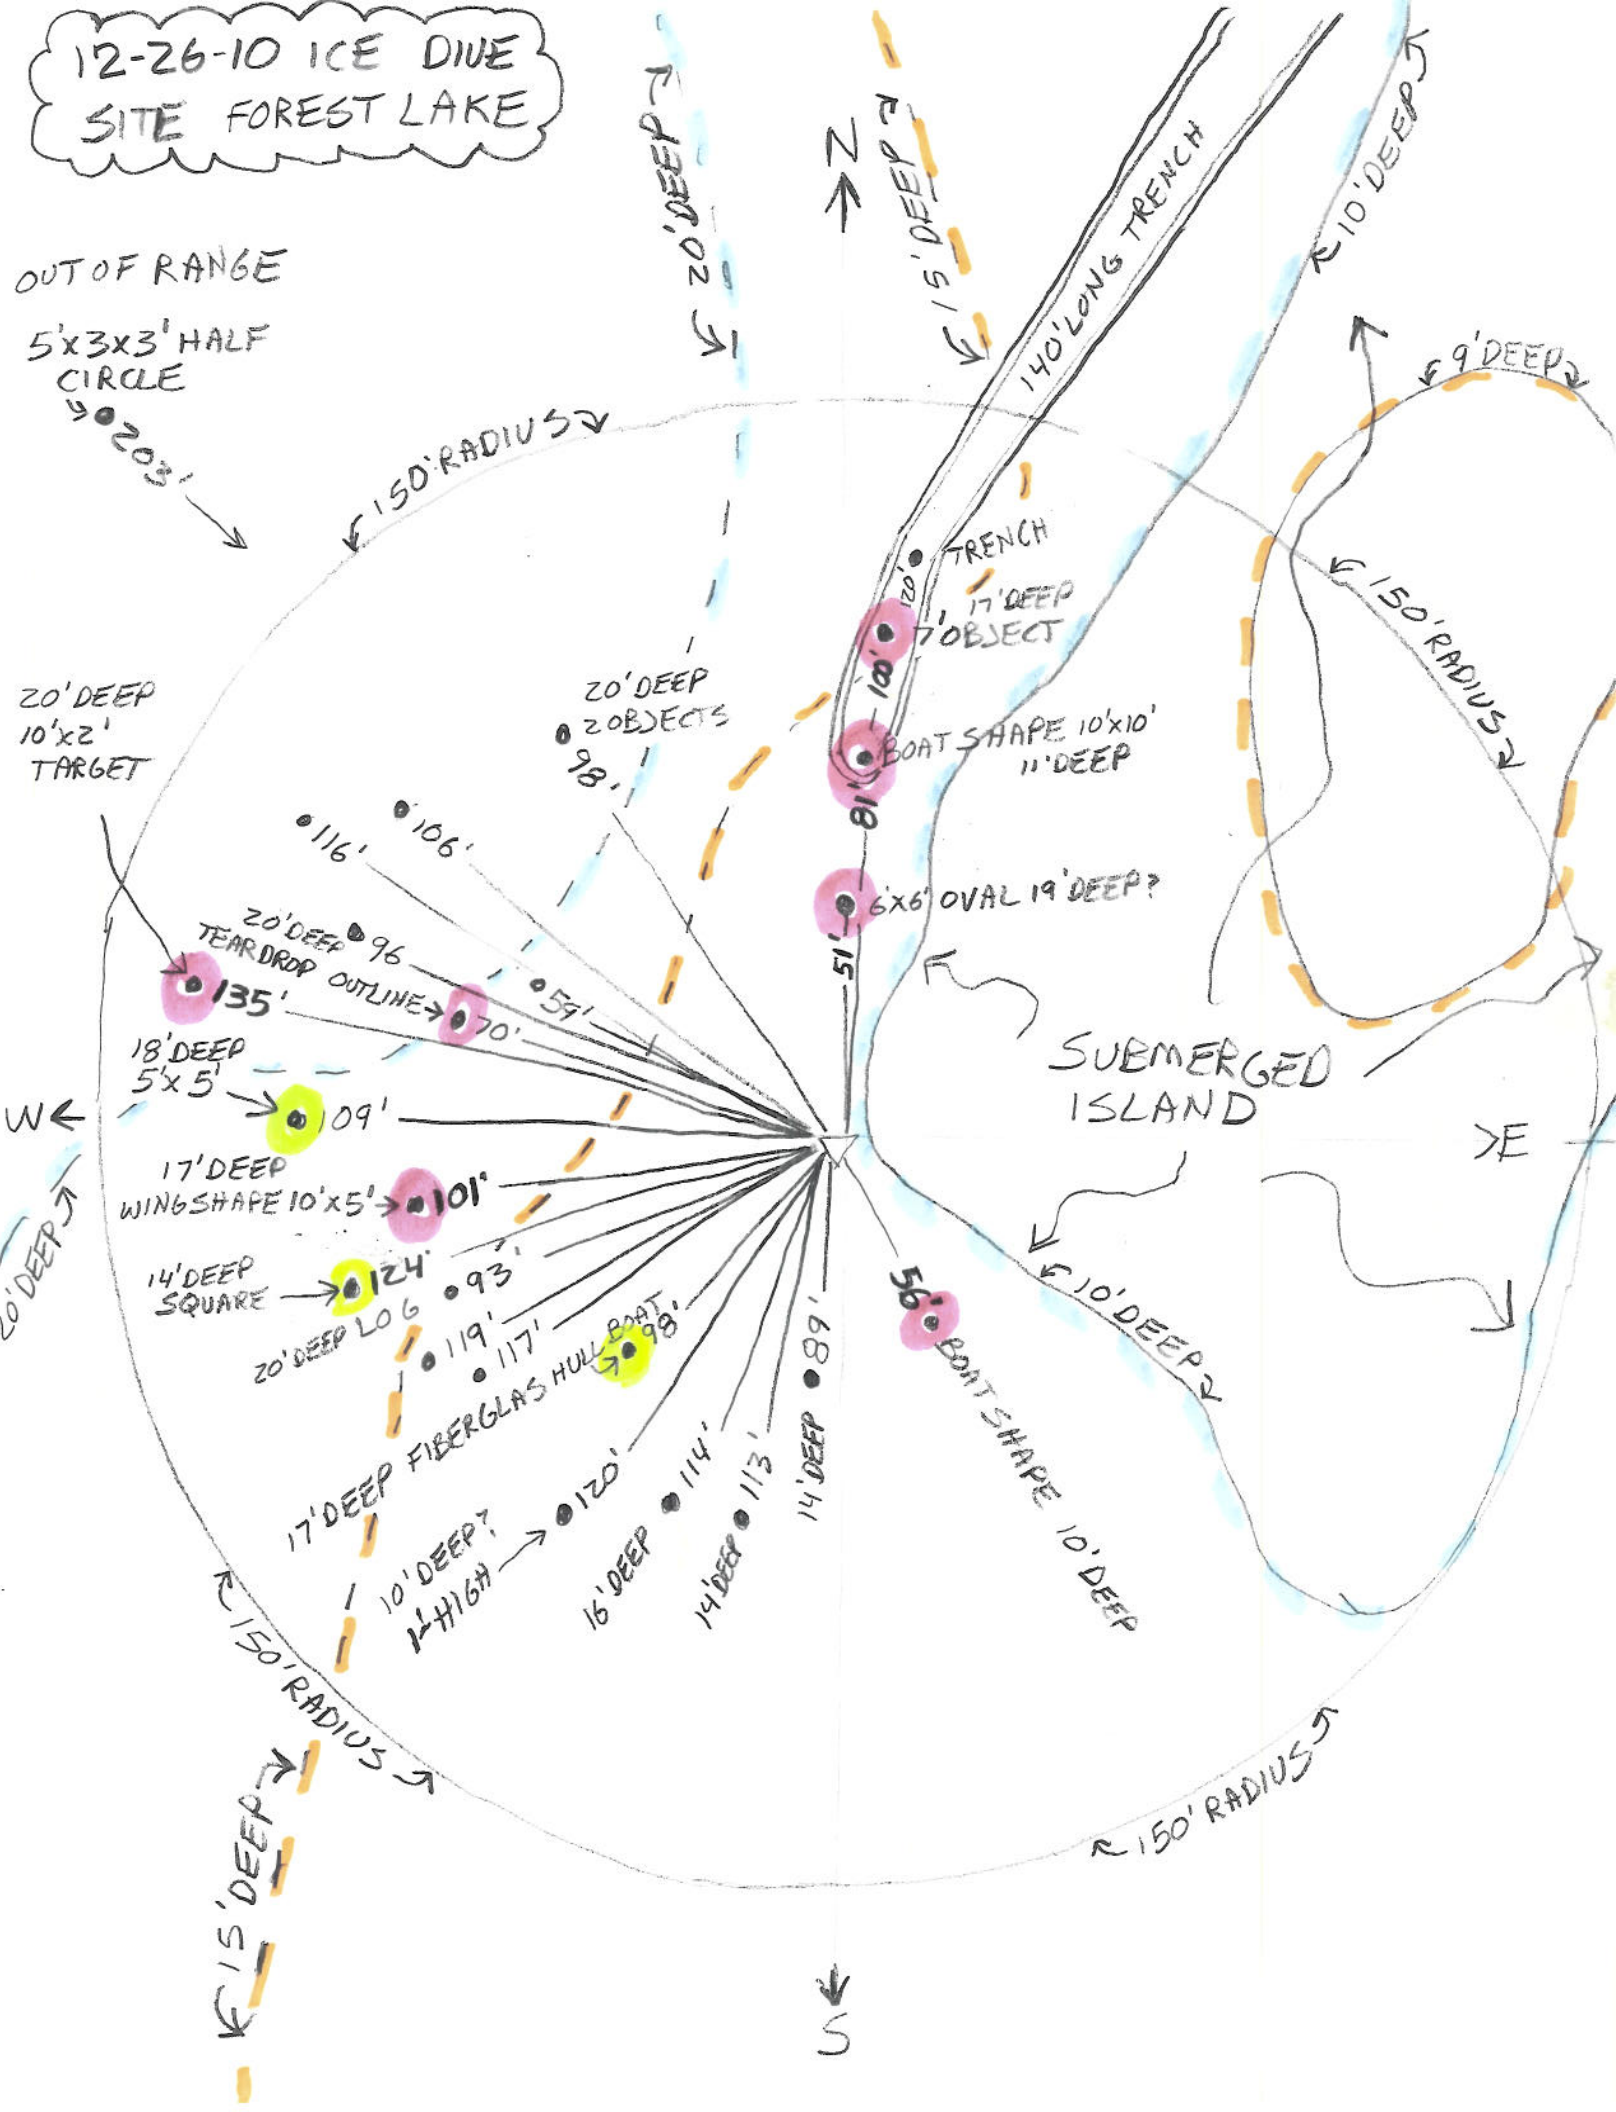

12-26-10 ICE DIVE
SITE FOREST LAKE

OUT OF RANGE

5'x3'x3' HALF
CIRCLE
R 20'

20' DEEP
10'x2'
TARGET

R 150' RADIUS

20' DEEP
2 OBJECTS
98'

TRENCH
17' DEEP
7 OBJECT

BOAT SHAPE 10'x10'
11' DEEP

6'x6' OVAL 19' DEEP?

SUBMERGED
ISLAND

20' DEEP
TEARDROP OUTLINE
96'

18' DEEP
5'x5'

17' DEEP
WING SHAPE 10'x5'

14' DEEP
SQUARE

20' DEEP LOG
119'

17' DEEP FIBERGLAS HULL BOAT
117'

10' DEEP?
14' HIGH

16' DEEP

14' DEEP

14' DEEP

56' BOAT SHAPE 10' DEEP

10' DEEP

R 15' DEEP

R 150' RADIUS

R 150' RADIUS

9' DEEP

R 150' RADIUS

140' LONG TRENCH

R 15' DEEP

R 20' DEEP

S

N